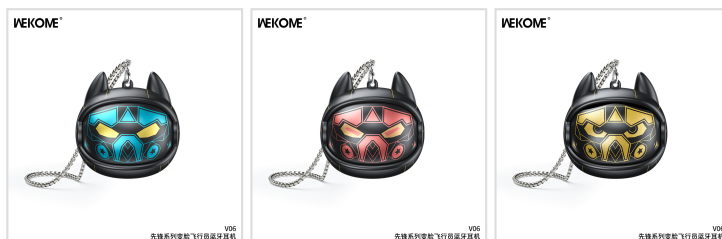

WEKOME®

V06
先锋系列变脸飞行员蓝牙耳机

WEKOME V06 TWS Wireless Earphone

- SKU: V06
- Category: TWS
- Description: A Wireless Earphone with rotate and change style and bean-shape in-ear design.

[MORE IMAGES >>](#)

SPECIFICATIONS

Model Number	V06
Bluetooth version	V5.3
Capacity	300+30+30mAh
Charging Way	Type-C
Time For Charging	1H
Average battery life	5H
Speakers	8mm
Power	6.3mW
Impedance	32?
Frequency Range	92 ± 3dB
Product color	Black
Product Size	54*45.5*51mm
Product Weight	40.5g
Packed Weight	122g
Packed Size	90*50*140mm
PCS/CTN	100PCS/CTN
Carton size	60*33.5*49cm
G.W.	14.5kg
Certifications	FCC CE ROHS
Product Status	In stock