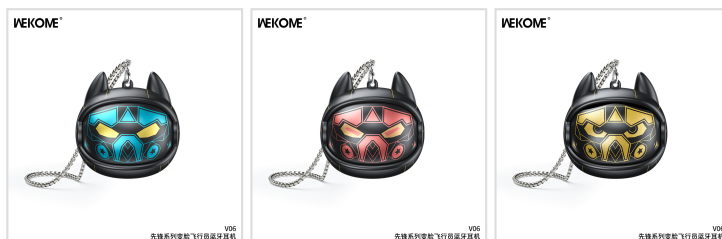

WEKOME®

V06  
先锋系列变脸飞行员蓝牙耳机

## WEKOME V06 TWS Wireless Earphone

- SKU: V06
- Category: TWS
- Description: A Wireless Earphone with rotate and change style and bean-shape in-ear design.

[MORE IMAGES >>](#)

### SPECIFICATIONS

Model Number	V06
Bluetooth version	V5.3
Capacity	300+30+30mAh
Charging Way	Type-C
Time For Charging	1H
Average battery life	5H
Speakers	8mm
Power	6.3mW
Impedance	32?
Frequency Range	92 ± 3dB
Product color	Black
Product Size	54*45.5*51mm
Product Weight	40.5g
Packed Weight	122g
Packed Size	90*50*140mm
PCS/CTN	100PCS/CTN
Carton size	60*33.5*49cm
G.W.	14.5kg
Certifications	FCC CE ROHS
Product Status	In stock