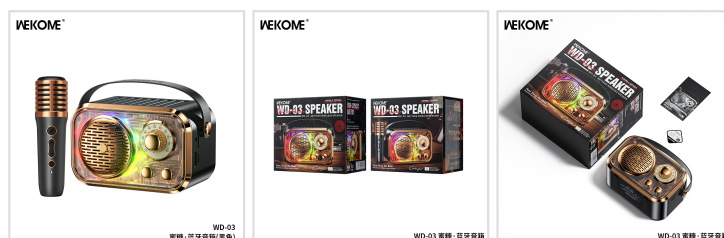

WEKOME WD-03 Wireless Speaker

- SKU: WD-03
- Category: Bluetooth Speaker
- Description: A wireless speaker with a portable microphone and multiple connection methods.

[MORE IMAGES >>](#)

SPECIFICATIONS

Model	WD-03
Material	ABS
Bluetooth Version	V5.3
Capacity	1500mAh
Charging Way	Type-C
Time For Charging	2h
Average Battery Life	6-8h
Speakers	52mm
Power	6W
Impedance	4?
Frequency Range	20HZ~20KHZ
Color	Black,White
Product Weight	390g
Product Size	116*68*72mm
Packed Weight	497g
Packed Size	142*84*127mm
PCS/CTN	40PCS
Carton Size	58.5*43.5*27.5cm
G.W.	20.5KG
Certifications	FCC CE ROHS