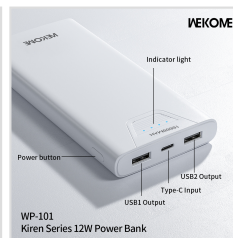

WEKOME®

WP-101(black)  
Kiren Series 12W Power Bank

## WEKOME WP-101 9000mAh Power Bank

- SKU: WP-101
- Category: Power Bank
- Description:

WP-101(white)  
Kiren Series 12W Power Bank

WP-101  
Kiren Series 12W Power Bank

WP-101  
Kiren Series 12W Power Bank

### SPECIFICATIONS

Model	WP-101
Material	ABS+PC
Type of Battery	Lithium polymer
Battery Capacity	10000mAh
Input Port	Type-C*1
Input	Type-C:5V-2.4A
Output Ports	USB*2
Output	USB1/2:5V-2.4A
Power Display	Indicator light
Color	Black,White
Packed Size	144.7*67.8*16.6mm
Packed Weight	275g
PCS/CTN	80
Carton Size	450*380*230mm
G.W.	22.8
Certifications	FCC CE ROHS