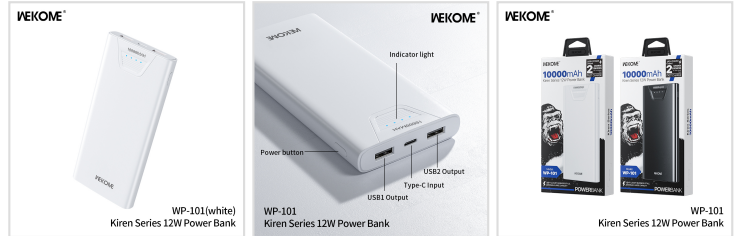

WEKOME®

WP-101(black)  
Kiren Series 12W Power Bank

## WEKOME WP-101 10000mAh Power Bank

- SKU: WP-101
- Category: Power Bank
- Description: 12W 10000mAh Power Bank with 2 output ports, 1 input port, Built-in smart chip to ensure safe charging

[MORE IMAGES >>](#)

### SPECIFICATIONS

Model Number	WP-101
Material	ABS+PC
Type of Battery	Lithium polymer
Battery Capacity	10000mAh
Input Port	Type-C*1
Input	Type-C:5V-2.4A
Output Ports	USB*2
Output	USB1/2:5V-2.4A
Power Display	Indicator light
Color	Black, White
Packed Size	144.7*67.8*16.6mm
Packed Weight	275g
PCS/CTN	80
Carton Size	450*380*230mm
G.W.	22.8
Certifications	FCC CE ROHS
Product Status	In stock