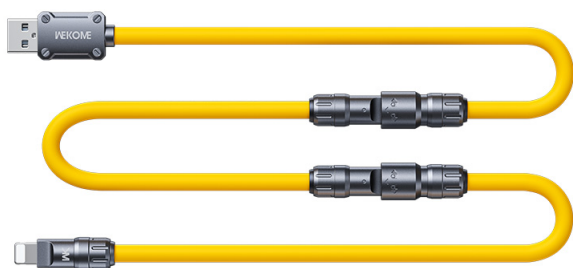

WEKOME®

WDC-20  
机甲系列玩转拼接65W真硅胶快充数据线

## WEKOME WDC-20 Charging Cable

- SKU: WDC-20
- Category: Charging Cables
- Description: A charging cable with 65W high-power output and four connecting options.

[MORE IMAGES >>](#)

### SPECIFICATIONS

Model	WDC-20
Length	1400mm
Type	Micro / iPh / Type-c / USB
Cover Material	True silicone
Transmission Ability	65W / 480Mbps
Color	Yellow
Product Weight	102g
Packed Size	295*73*30mm
Packed Weight	144g
PCS/CTN	100pcs
Carton Size	60*33.5*49cm
G.W.	16.7KG
Certifications	CE/ROHS/quality inspection report