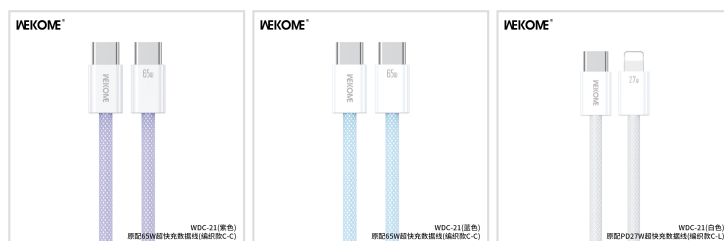

WEKOME Charging Cable WDC-21

- SKU: WDC-21
- Category: Charging Cables
- Description: A Charging Cable with 65W fast charging and high speed transmission.

[MORE IMAGES >>](#)

SPECIFICATIONS

Model Number	WDC-21
Length	1000mm
Type	USB-C to Type-C / USB-C to IPH
Cover Material	ABS+ braided nylon
Transmission Ability	65W
Color	White / blue / purple
Product Weight	15g
Packed Size	65*18*175mm
Packed Weight	30g
PCS/CTN	250PCS
Carton Size	60*33.5*49cm
G.W.	9.55KG
Certifications	CE/ROHS/quality inspection report
Product Status	In stock