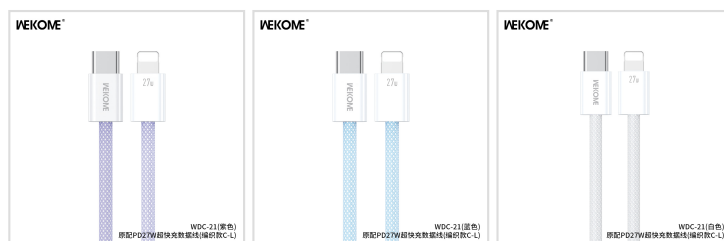

## WEKOME WDC-21 Surper Fast Charging Data Cable(Braided) (PD27W)

- SKU: WDC-21
- Category: Charging Cables
- Description:

[MORE IMAGES >>](#)

### SPECIFICATIONS

|                      |                       |
|----------------------|-----------------------|
| Model                | WDC-21                |
| Length               | 1000mm                |
| Type                 | USB-C TO IPH          |
| Cover Material       | ABS+ braided nylon    |
| Transmission Ability | PD27W / 480Mbps       |
| Color                | White / blue / purple |
| Product Weight       | 15 g                  |
| Packed Size          | 65*18*175mm           |
| Packed Weight        | 30 g                  |
| PCS/CTN              | 250 PCS               |
| Carton Size          | 60*33.5*49 cm         |
| G.W.                 | 9.55 KG               |