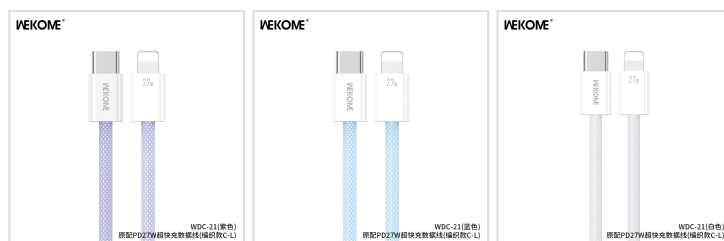

## WEKOME WDC-21 Super Fast Charging Data Cable(Braided) (PD27W)

- SKU: WDC-21
- Category: Charging Cables
- Description:

[MORE IMAGES >>](#)

### SPECIFICATIONS

Model	WDC-21
Length	1000mm
Type	USB-C TO IPH
Cover Material	ABS+ braided nylon
Transmission Ability	PD27W / 480Mbps
Color	White / blue / purple
Product Weight	15 g
Packed Size	65*18*175mm
Packed Weight	30 g
PCS/CTN	250 PCS
Carton Size	60*33.5*49 cm
G.W.	9.55 KG