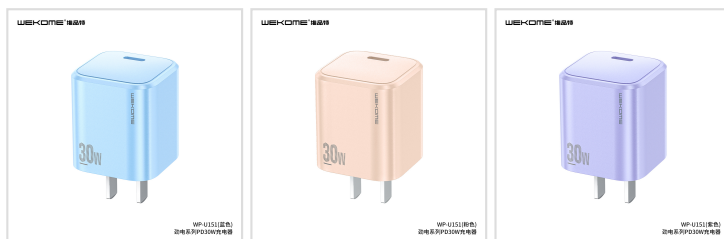

WEKOME® 维品特

WP-U151(白色)
劲电系列PD30W充电器

WEKOME WP-U151 Charger

- SKU: WP-U151
- Category: Wall Chargers
- Description: A Charger with PD30W fast output and multi-protocol compatible for laptops and phones.

[MORE IMAGES >>](#)

SPECIFICATIONS

Model	WP-U151
Material	PC+ABS
Input Port	US
Input	100-240V~50/60Hz 0.8A
Output Ports	USB-C
Output	5V-3A/9V-3A/12V-2.5A/15V-2A/20V-1.5A
Color	White, Pink, Blue, Purple
Product Size	32*33*38.5mm
Product Weight	36g
Packed Size	160*95*35mm
Packed Weight	80g
PCS/CTN	100pcs
Carton Size	600*335*490mm
G.W.	10.5kg
Certifications	FCC CE ROHS