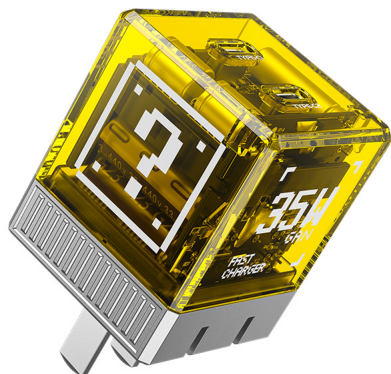

WEKOME®

WU-01(蜜糖黄)
能量魔方35w氮化镓充电器

WEKOME WU-01 GaN Charger

- SKU: WU-01
- Category: Wall Chargers
- Description: A Charger with transparent design and colorful crystal shell.

[MORE IMAGES >>](#)

SPECIFICATIONS

Model Number	WU-01
Material	PC
Input Port	CN
Input	100-240V~50 / 60Hz 0.9A Max
Output Ports	USB-C*2
Output	USB-C1 / C2: 5V-3A / 9V-3A / 15V-2.33A / 20V-1.75A(35W Max) Total: 35W Max
Color	Yellow / Red / Blue / Green
Product Size	35.5*35.5*43.8mm
Product Weight	66g
Packed Size	90*41*140mm
Packed Weight	107g
PCS/CTN	100PCS
Carton Size	60*33.5*49cm
G.W.	13kg
Certifications	FCC CE ROHS
Product Status	OEM available