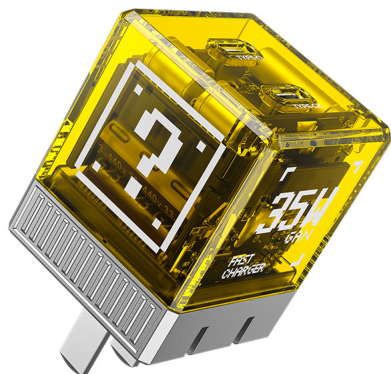

WEKOME®

WU-01(蜜糖黄)  
能量魔方35w氮化镓充电器

## WEKOME WU-01 GaN Charger

- SKU: WU-01
- Category: Wall Chargers
- Description: A Charger with transparent design and colorful crystal shell.

[MORE IMAGES >>](#)

### SPECIFICATIONS

Model	WU-01
Material	PC
Input Port	CN
Input	100-240V~50 / 60Hz 0.9A Max
Output Ports	USB-C*2
Output	USB-C1 / C2: 5V-3A / 9V-3A / 15V-2.33A / 20V-1.75A(35W Max) Total: 35W Max
Color	Yellow / Red / Blue / Green
Product Size	35.5*35.5*43.8mm
Product Weight	66g
Packed Size	90*41*140mm
Packed Weight	107g
PCS/CTN	100PCS
Carton Size	60*33.5*49cm
G.W.	13kg
Certifications	FCC CE ROHS