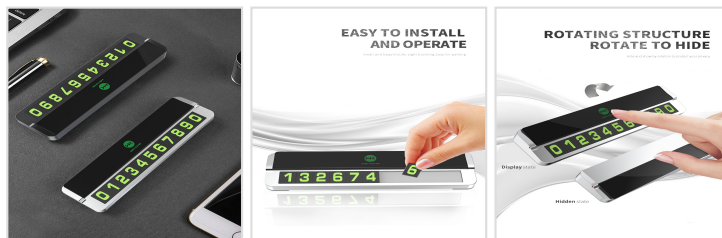

WEKOME WT-SP06 Metal Parking Sign

- SKU: WT-SP06
- Category: Other
- Description:

[MORE IMAGES >>](#)

SPECIFICATIONS

Model Number	WT-SP06
Material	aluminum alloy
Functions	parking sign
Supported Brands and Models	all brands and models
Color	silver; black
Packed Weight	128.8g
Packed Size	150*75*20mm
PCS/CTN	100
Carton Size	400*325*240mm
G.W.	13.88kg
Product Status	Stopped