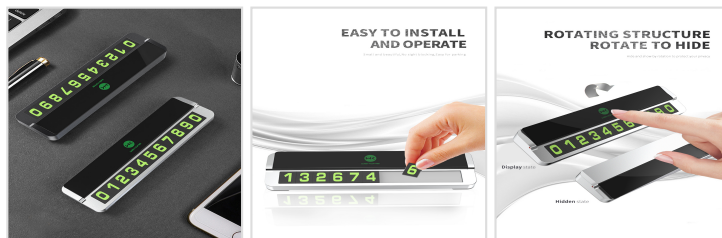

WEKOME WT-SP06 Metal Parking Sign

- SKU: WT-SP06
- Category: Other
- Description:

[MORE IMAGES >>](#)

SPECIFICATIONS

Model	WT-SP06
Material	aluminum alloy
Functions	parking sign
Supported Brands and Models	all brands and models
Color	silver; black
Packed Weight	128.8g
Packed Size	150*75*20mm
PCS/CTN	100
Carton Size	400*325*240mm
G.W.	13.88kg