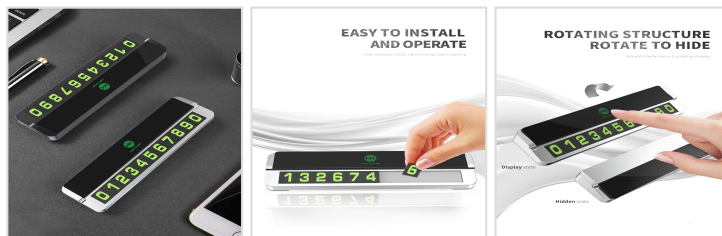

WEKOME WT-SP06 Metal Parking Sign

- SKU: WT-SP06
- Category: Other
- Description:

[MORE IMAGES >>](#)

SPECIFICATIONS

Model	WT-SP06
Material	aluminum alloy
Functions	parking sign
Supported Brands and Models	all brands and models
Color	silver; black
Packed Weight	128.8g
Packed Size	150*75*20mm
PCS/CTN	100
Carton Size	400*325*240mm
G.W.	13.88kg