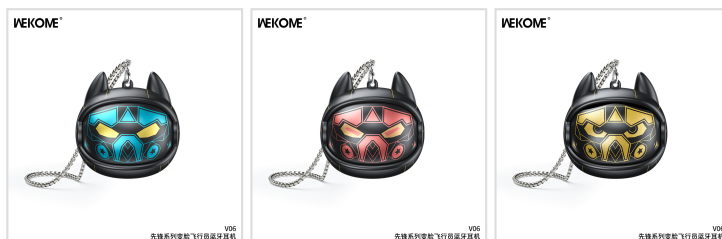

WEKOME®

V06
先锋系列变脸飞行员蓝牙耳机

WEKOME V06 TWS Wireless Earphone

- SKU: V06
- Category: TWS
- Description: A Wireless Earphone with rotate and change style and bean-shape in-ear design.

[MORE IMAGES >>](#)

SPECIFICATIONS

Model	V06
Bluetooth version	V5.3
Capacity	300+30+30mAh
Charging Way	Type-C
Time For Charging	1H
Average battery life	5H
Speakers	8mm
Power	6.3mW
Impedance	32?
Frequency Range	92 ± 3dB
Product color	Black
Product Size	54*45.5*51mm
Product Weight	40.5g
Packed Weight	122g
Packed Size	90*50*140mm
PCS/CTN	100PCS/CTN
Carton size	60*33.5*49cm
G.W.	14.5kg
Certifications	FCC CE ROHS