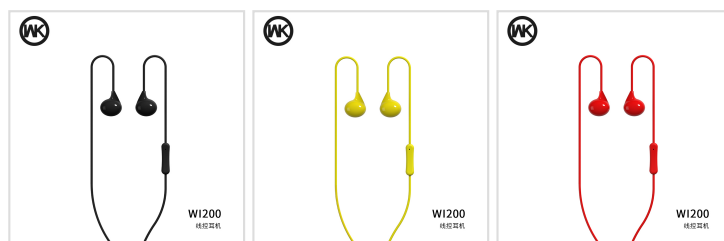

WEKOME Wi200 Wired Earphone

- SKU: Wi200
- Category: Wired & Gaming Earphone
- Description: A Wired Earphone with multi-color compact design and super high sound quality.

[MORE IMAGES >>](#)

SPECIFICATIONS

Model Number	Wi200
Material	TPE
Plug Type	3.5mm
Length of Wire	1200MM
Speaker power	3mW
Impedance	16 \pm 15%
Frequency Range	20Hz--20kHz
Sensitivity	88 \pm 3db
Color	black,white,red,yellow,blue
PCS/CTN	100pcs
Carton size	60*35*50cm
G.W.	12kgs
Product Status	OEM available