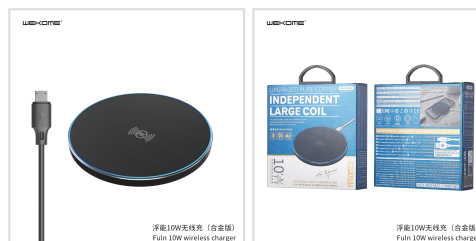

WEKOME WP-U85 Wireless Charger

- SKU: WP-U85
- Category: Wirelss Chargers
- Description: A wireless charger with alumulm shell and LED lights and 10W stable output.

[MORE IMAGES >>](#)

SPECIFICATIONS

Model	WP-U85
Material	Alumulm+PC
Input Port	Micro
Input	DC5V-2A
Output Ports	wirelss*1
Output	DC5V-2.0A
Color	white / black
Product Size	7*100mm
Product Weight	61g
Packed Size	115*119*30mm
Packed Weight	116g
PCS/CTN	112
Carton Size	60*33.5*49cm
G.W.	15.45Kg
Certifications	CE ROHS FCC