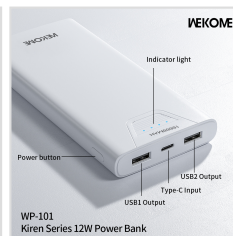

WEKOME®

WP-101(black)
Kiren Series 12W Power Bank

WEKOME WP-101 9000mAh Power Bank

- SKU: WP-101
- Category: Power Bank
- Description:

WP-101(white)
Kiren Series 12W Power Bank

WP-101
Kiren Series 12W Power Bank

WP-101
Kiren Series 12W Power Bank

[MORE IMAGES >>](#)

SPECIFICATIONS

Model Number	WP-101
Material	ABS+PC
Type of Battery	Lithium polymer
Battery Capacity	10000mAh
Input Port	Type-C*1
Input	Type-C:5V-2.4A
Output Ports	USB*2
Output	USB1/2:5V-2.4A
Power Display	Indicator light
Color	Black,White
Packed Size	144.7*67.8*16.6mm
Packed Weight	275g
PCS/CTN	80
Carton Size	450*380*230mm
G.W.	22.8
Certifications	FCC CE ROHS
Product Status	In stock