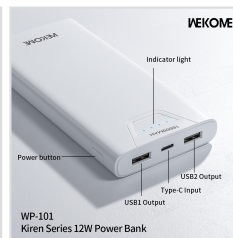

WEKOME®

WP-101(black)
Kiren Series 12W Power Bank

WEKOME WP-101 9000mAh Power Bank

- SKU: WP-101
- Category: Power Bank
- Description:

WP-101(white)
Kiren Series 12W Power Bank

WP-101
Kiren Series 12W Power Bank

WP-101
Kiren Series 12W Power Bank

[MORE IMAGES >>](#)

SPECIFICATIONS

Model	WP-101
Material	ABS+PC
Type of Battery	Lithium polymer
Battery Capacity	10000mAh
Input Port	Type-C*1
Input	Type-C:5V-2.4A
Output Ports	USB*2
Output	USB1/2:5V-2.4A
Power Display	Indicator light
Color	Black,White
Packed Size	144.7*67.8*16.6mm
Packed Weight	275g
PCS/CTN	80
Carton Size	450*380*230mm
G.W.	22.8
Certifications	FCC CE ROHS