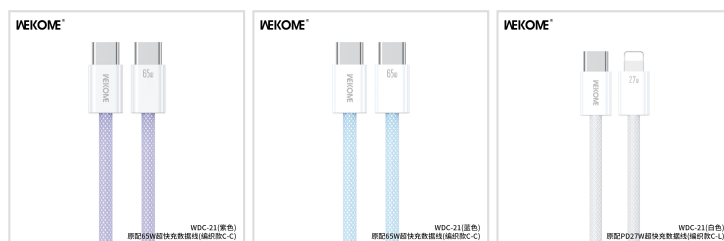

## WEKOME Charging Cable WDC-21

- SKU: WDC-21
- Category: Charging Cables
- Description: A Charging Cable with 65W fast charging and high speed transmission.

[MORE IMAGES >>](#)

### SPECIFICATIONS

Model	WDC-21
Length	1000mm
Type	USB-C to Type-C / USB-C to IPH
Cover Material	ABS+ braided nylon
Transmission Ability	65W
Color	White / blue / purple
Product Weight	15g
Packed Size	65*18*175mm
Packed Weight	30g
PCS/CTN	250PCS
Carton Size	60*33.5*49cm
G.W.	9.55KG
Certifications	CE/ROHS/quality inspection report