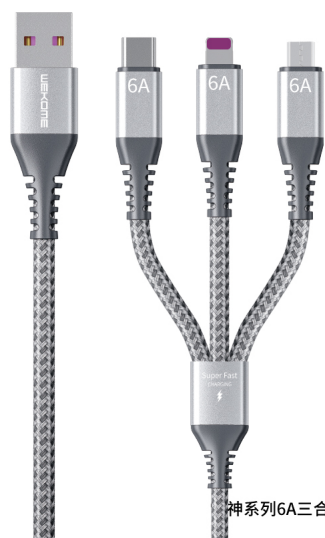

WEKOME® 维品特

WDC-170 (银色)
神系列6A三合一超快充数据线

WEKOME WDC-170 Charging Cable

- SKU: WDC-170
- Category: Charging Cables
- Description: A Charging Cable with 6A super charging and high-speed data transmission.

[MORE IMAGES >>](#)

SPECIFICATIONS

Model	WDC-170
Length	1200mm
Type	USB-IPH / Micro / Type-C
Cover Material	Aluminum alloy+braiding process
Transmission Ability	6e
Color	Black / Silver
Product Weight	48g
Packed Size	65*18*175mm
Packed Weight	57g
PCS/CTN	250PCS
Carton Size	600*335*490mm
G.W.	16.4KG
Certifications	CE/ROHS/quality inspection report