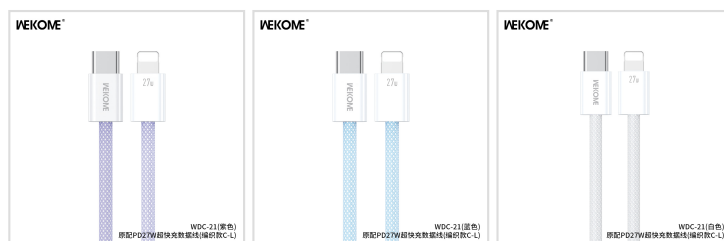

WEKOME WDC-21 Surper Fast Charging Data Cable(Braided) (PD27W)

- SKU: WDC-21
- Category: Charging Cables
- Description:

[MORE IMAGES >>](#)

SPECIFICATIONS

Model	WDC-21
Length	1000mm
Type	USB-C TO IPH
Cover Material	ABS+ braided nylon
Transmission Ability	PD27W / 480Mbps
Color	White / blue / purple
Product Weight	15 g
Packed Size	65*18*175mm
Packed Weight	30 g
PCS/CTN	250 PCS
Carton Size	60*33.5*49 cm
G.W.	9.55 KG