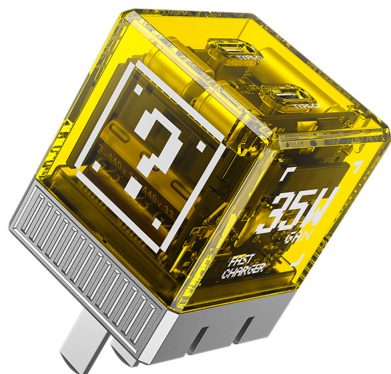

WEKOME®

WU-01(蜜糖黄)
能量魔方35w氮化镓充电器

WEKOME WU-01 GaN Charger

- SKU: WU-01
- Category: Wall Chargers
- Description: A Charger with transparent design and colorful crystal shell.

[MORE IMAGES >>](#)

SPECIFICATIONS

Model	WU-01
Material	PC
Input Port	CN
Input	100-240V~50 / 60Hz 0.9A Max
Output Ports	USB-C*2
Output	USB-C1 / C2: 5V-3A / 9V-3A / 15V-2.33A / 20V-1.75A(35W Max) Total: 35W Max
Color	Yellow / Red / Blue / Green
Product Size	35.5*35.5*43.8mm
Product Weight	66g
Packed Size	90*41*140mm
Packed Weight	107g
PCS/CTN	100PCS
Carton Size	60*33.5*49cm
G.W.	13kg
Certifications	FCC CE ROHS