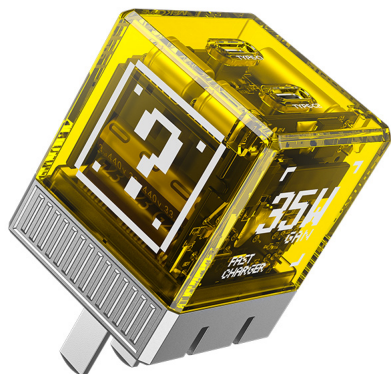

WEKOME®

WU-01(蜜糖黄)  
能量魔方35w氮化镓充电器

## WEKOME WU-01 GaN Charger

- SKU: WU-01
- Category: Wall Chargers
- Description: A Charger with transparent design and colorful crystal shell.

[MORE IMAGES >>](#)

### SPECIFICATIONS

Model Number	WU-01
Material	PC
Input Port	CN
Input	100-240V~50 / 60Hz 0.9A Max
Output Ports	USB-C*2
Output	USB-C1 / C2: 5V-3A / 9V-3A / 15V-2.33A / 20V-1.75A(35W Max) Total: 35W Max
Color	Yellow / Red / Blue / Green
Product Size	35.5*35.5*43.8mm
Product Weight	66g
Packed Size	90*41*140mm
Packed Weight	107g
PCS/CTN	100PCS
Carton Size	60*33.5*49cm
G.W.	13kg
Certifications	FCC CE ROHS
Product Status	OEM available