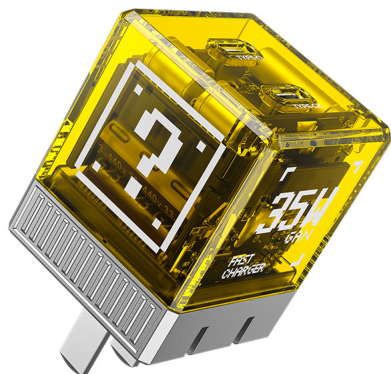

WEKOME®

WU-01(蜜糖黄)  
能量魔方35w氮化镓充电器

## WEKOME WU-01 GaN Charger

- SKU: WU-01
- Category: Wall Chargers
- Description: A Charger with transparent design and colorful crystal shell.

[MORE IMAGES >>](#)

### SPECIFICATIONS

Model Number	WU-01
Material	PC
Input Port	CN
Input	100-240V~50 / 60Hz 0.9A Max
Output Ports	USB-C*2
Output	USB-C1 / C2: 5V-3A / 9V-3A / 15V-2.33A / 20V-1.75A(35W Max) Total: 35W Max
Color	Yellow / Red / Blue / Green
Product Size	35.5*35.5*43.8mm
Product Weight	66g
Packed Size	90*41*140mm
Packed Weight	107g
PCS/CTN	100PCS
Carton Size	60*33.5*49cm
G.W.	13kg
Certifications	FCC CE ROHS
Product Status	Stopped