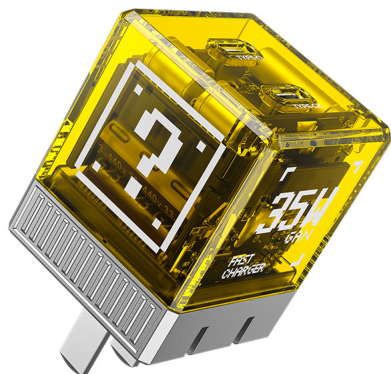

WEKOME®

WU-01(蜜糖黄)
能量魔方35w氮化镓充电器

WEKOME WU-01 GaN Charger

- SKU: WU-01
- Category: Wall Chargers
- Description: A Charger with transparent design and colorful crystal shell.

[MORE IMAGES >>](#)

SPECIFICATIONS

| | |
|----------------|---|
| Model Number | WU-01 |
| Material | PC |
| Input Port | CN |
| Input | 100-240V~50 / 60Hz 0.9A Max |
| Output Ports | USB-C*2 |
| Output | USB-C1 / C2: 5V-3A / 9V-3A / 15V-2.33A / 20V-1.75A(35W Max) Total: 35W Max |
| Color | Yellow / Red / Blue / Green |
| Product Size | 35.5*35.5*43.8mm |
| Product Weight | 66g |
| Packed Size | 90*41*140mm |
| Packed Weight | 107g |
| PCS/CTN | 100PCS |
| Carton Size | 60*33.5*49cm |
| G.W. | 13kg |
| Certifications | FCC CE ROHS |
| Product Status | Stopped |